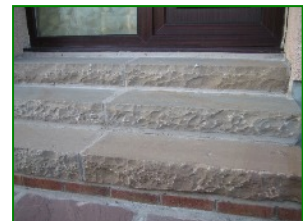

LARGE LINTELS

Our Large Lintels are imported in a standard size of 2000mm x 300mm x 125-150mm (6'6" x 12" x 5-6"). They are available in brown, chocolate and dove grey. The lintels can be cropped to reduce the length or sawn and 2 laid together to create a longer lintel. Bespoke lintels can be ordered to specification.