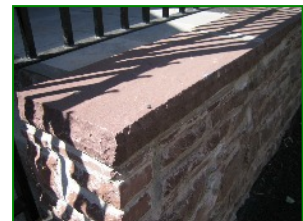

## SMALL LINTELS

Our Small Lintels are imported in a standard size of 1500mm x 300mm x 50-75mm (5' x 12" x 2-3"). They are available in brown, chocolate and dove grey. The lintels can be cropped to reduce the length or sawn and 2 laid together to create a longer lintel. Bespoke lintels can be ordered to specification.